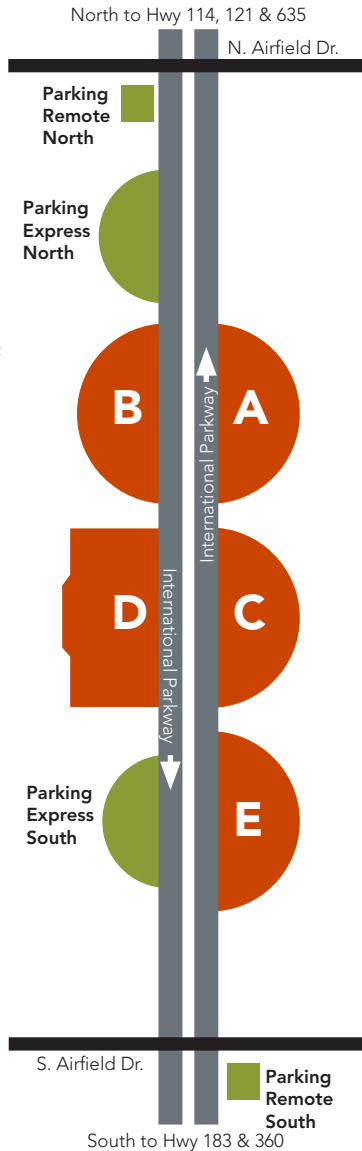

Rental Cars:

The following companies offer rental car services at DFW Airport.

Advantage	Dollar	Hertz
Alamo	Enterprise	National
Avis	E-Z Rent A	Sixt
Budget	Car	Thrifty